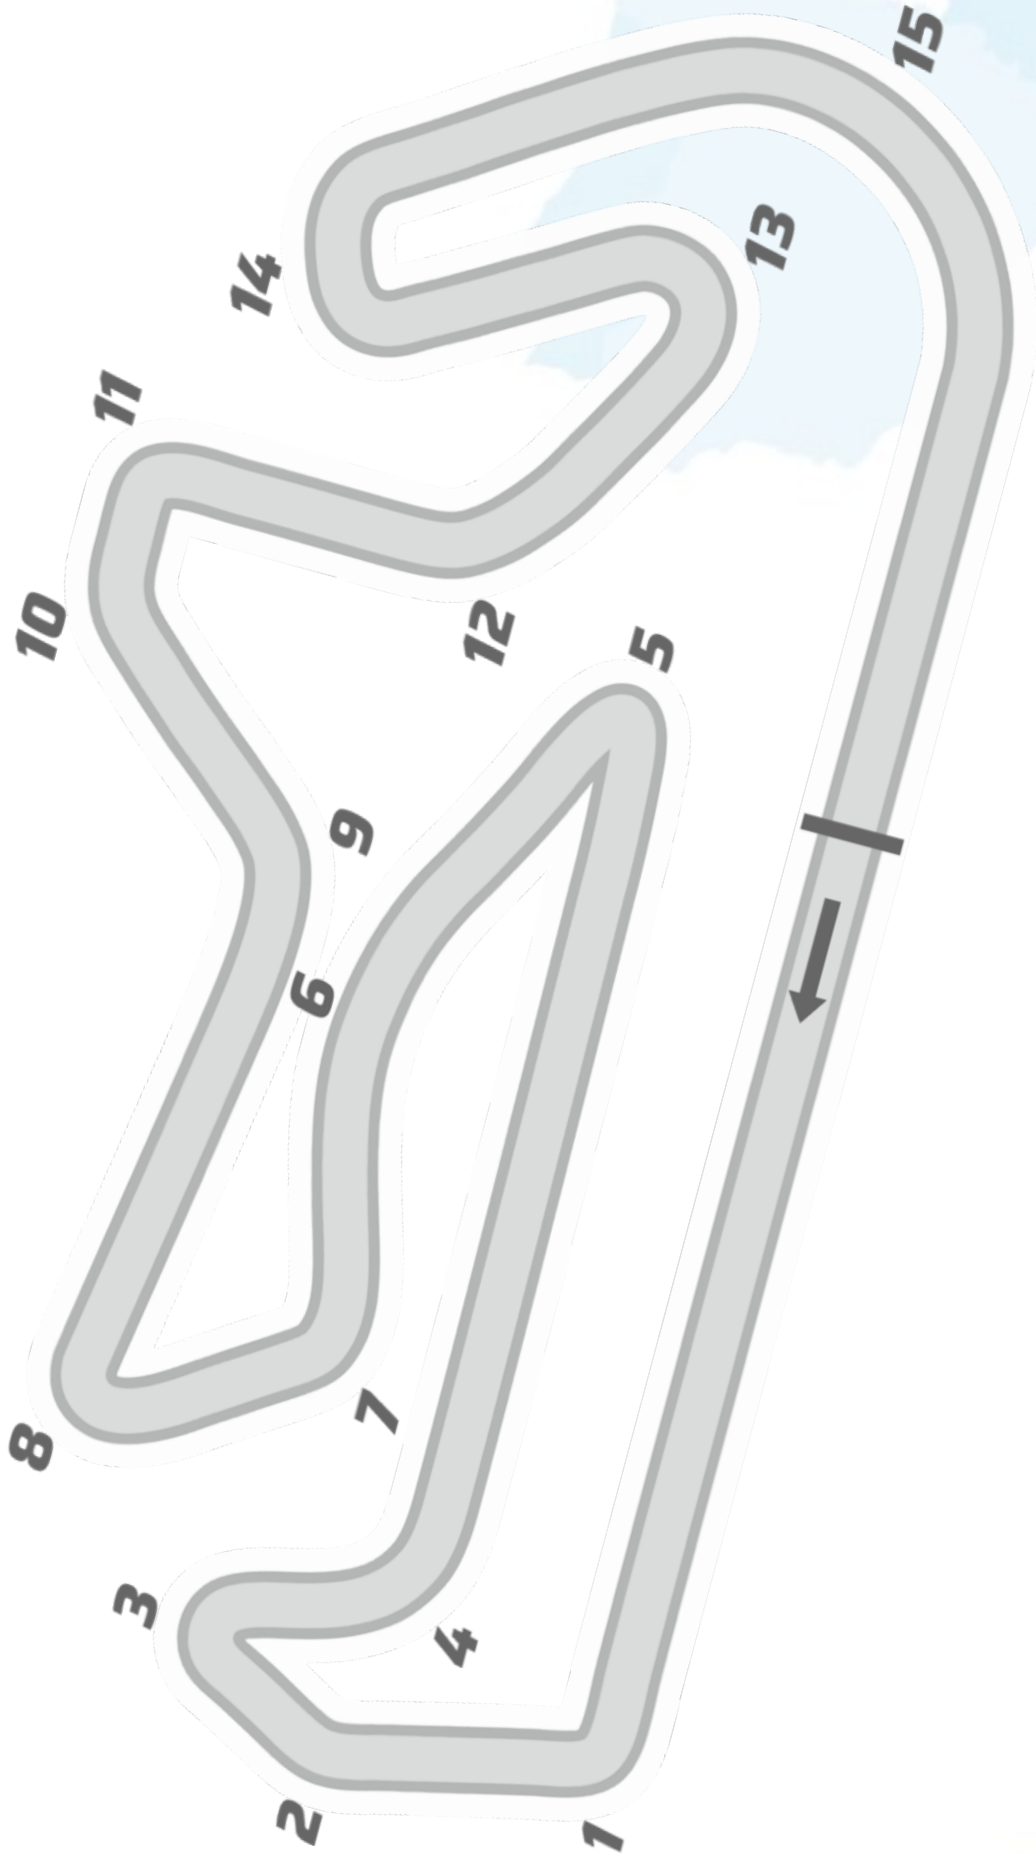

TRACK LAYOUT

PORTIMÃO 23/26 JAN 2025

**WINTER
SERIES** GEDLICH
RACING

PIT BOXES

PORTIMÃO 23/26 JAN 2025

WINTER GEDLICH RACING
SERIES

CONTACTS

PORTIMÃO 23/26 JAN 2025