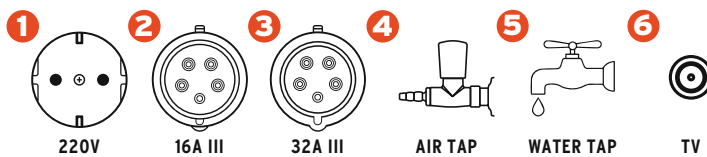

TRACK LAYOUT

PORTIMÃO 23/26 JAN 2025

**WINTER
SERIES** GEDLICH
RACING

PIT BOXES

PORTIMÃO 23/26 JAN 2025

WINTER GEDLICH RACING
SERIES

CONTACTS

PORTIMÃO 23/26 JAN 2025