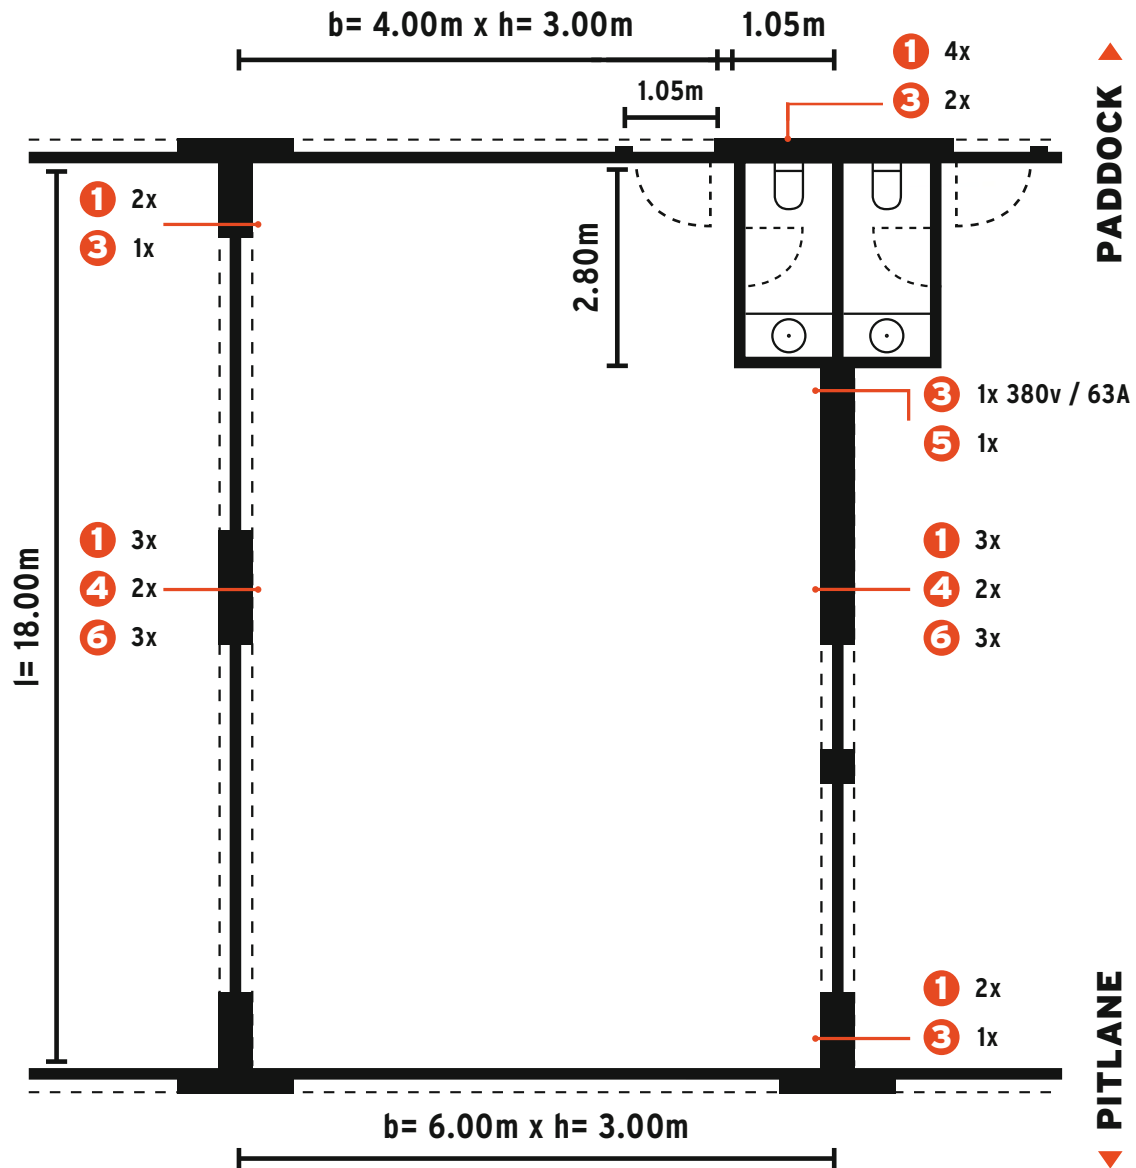

TRACK LAYOUT

PORTIMÃO 23/26 JAN 2025

**WINTER
SERIES** GEDLICH
RACING

PIT BOXES

PORTIMÃO 23/26 JAN 2025

WINTER GEDLICH RACING
SERIES

CONTACTS

PORTIMÃO 23/26 JAN 2025